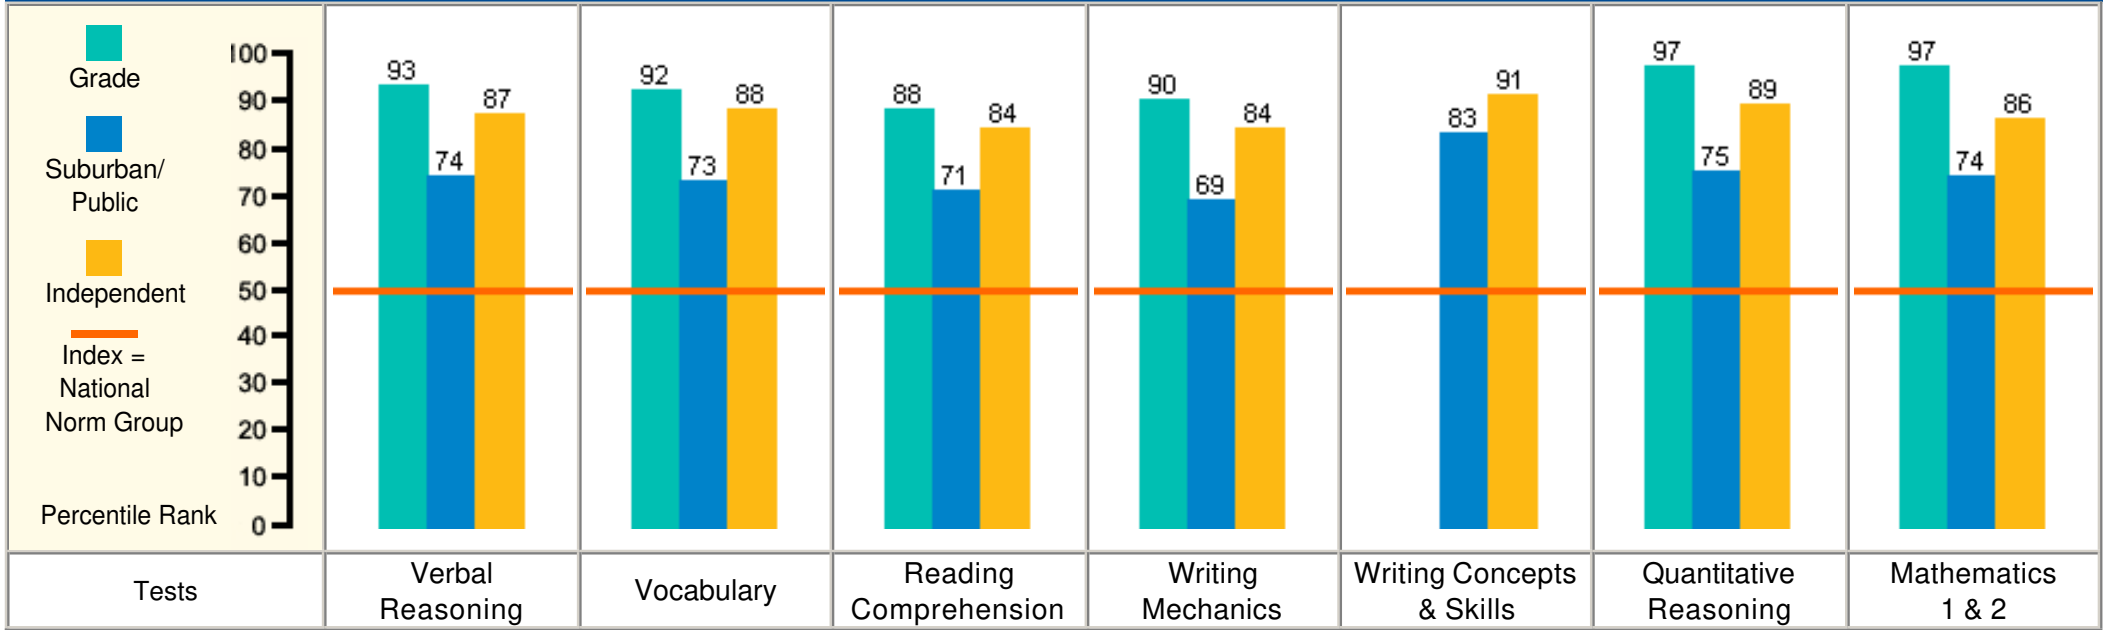

This report may include MC-Only and MC/CR tests.

School: Emerson School

Students: 58

Grade: 5

Level: 4

Admin: Fall 2012

National Percentile Rank*

* National Percentile Rank of the median scale score of students in the grade, Suburban/Public school norm group and Independent school norm group.