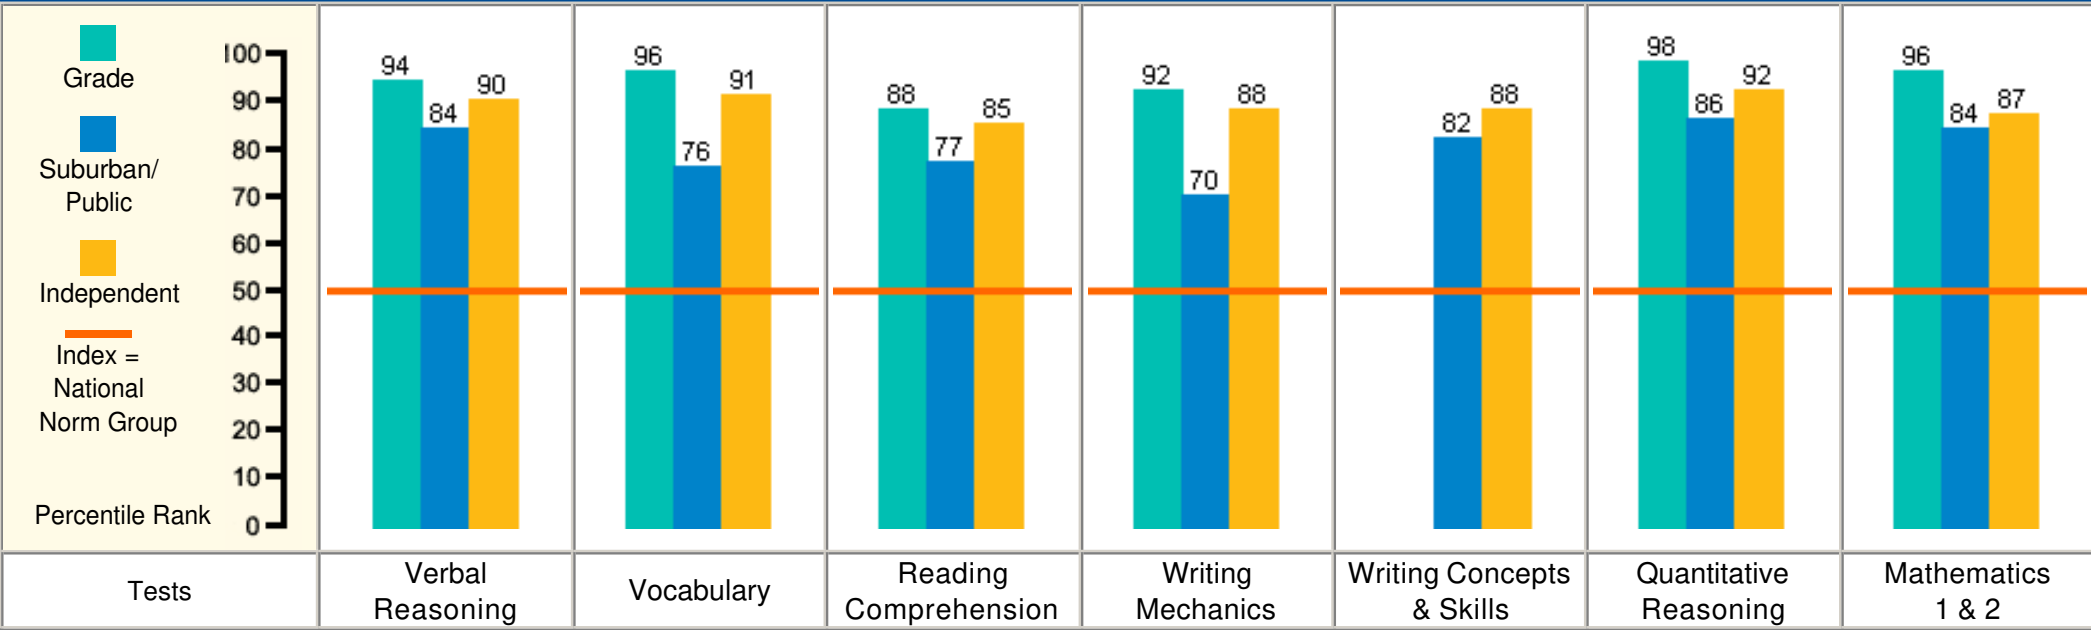

This report may include MC-Only and MC/CR tests.

School: Emerson School

Students: 60

Grade: 6

Level: 5

Admin: Fall 2012

National Percentile Rank*

* National Percentile Rank of the median scale score of students in the grade, Suburban/Public school norm group and Independent school norm group.