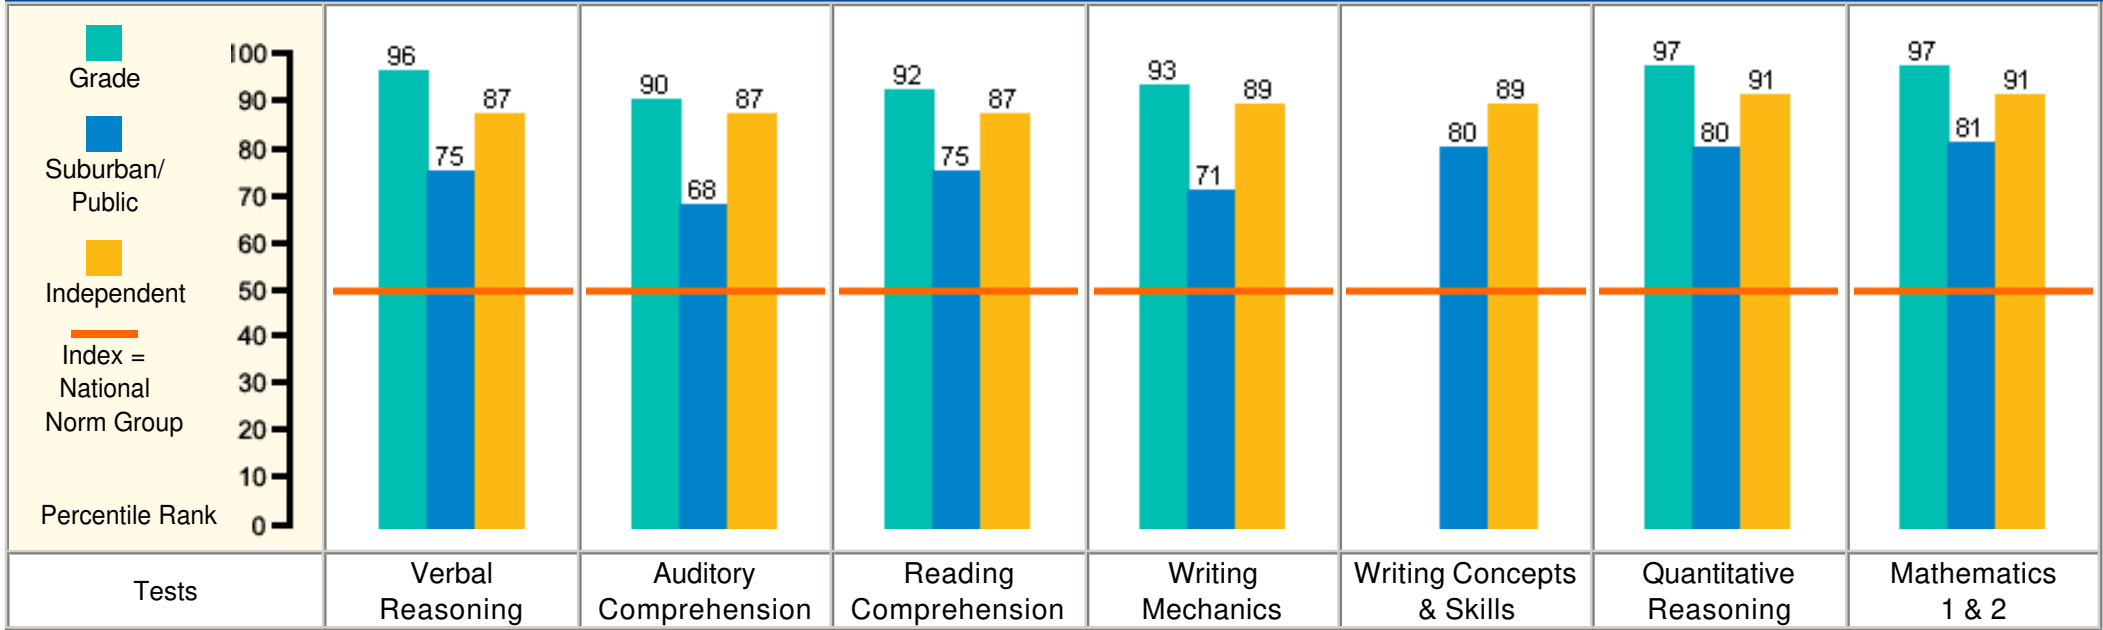

School: Emerson School

Students: 41

Grade: 4

Level: 3

Admin: Fall 2012

National Percentile Rank*

* National Percentile Rank of the median scale score of students in the grade, Suburban/Public school norm group and Independent school norm group.