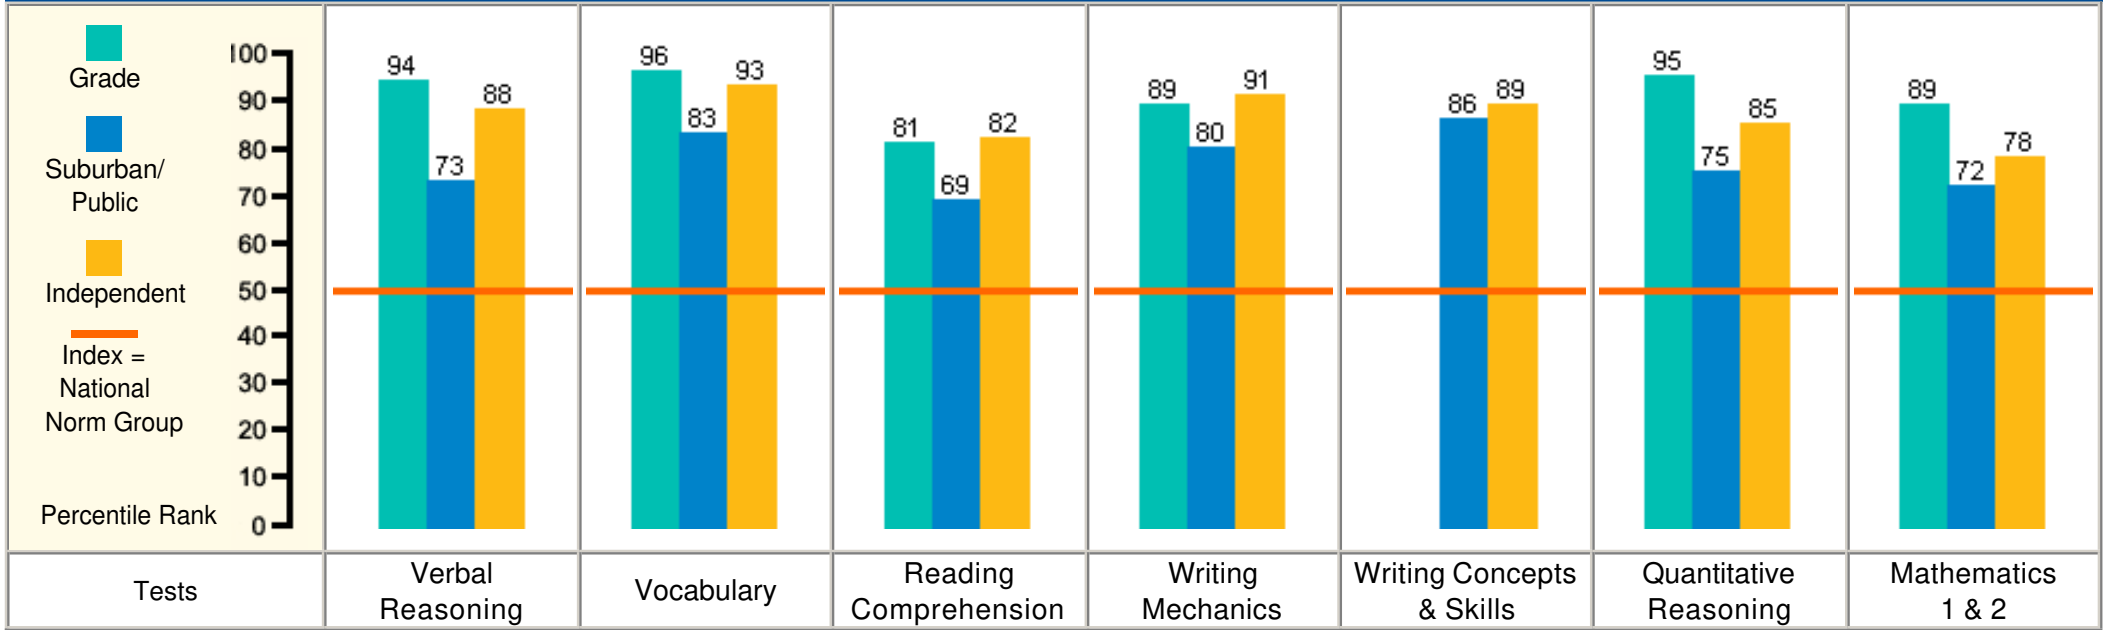

This report may include MC-Only and MC/CR tests.

School: Emerson School

Students: 43

Grade: 7

Level: 6

Admin: Fall 2012

National Percentile Rank*

* National Percentile Rank of the median scale score of students in the grade, Suburban/Public school norm group and Independent school norm group.