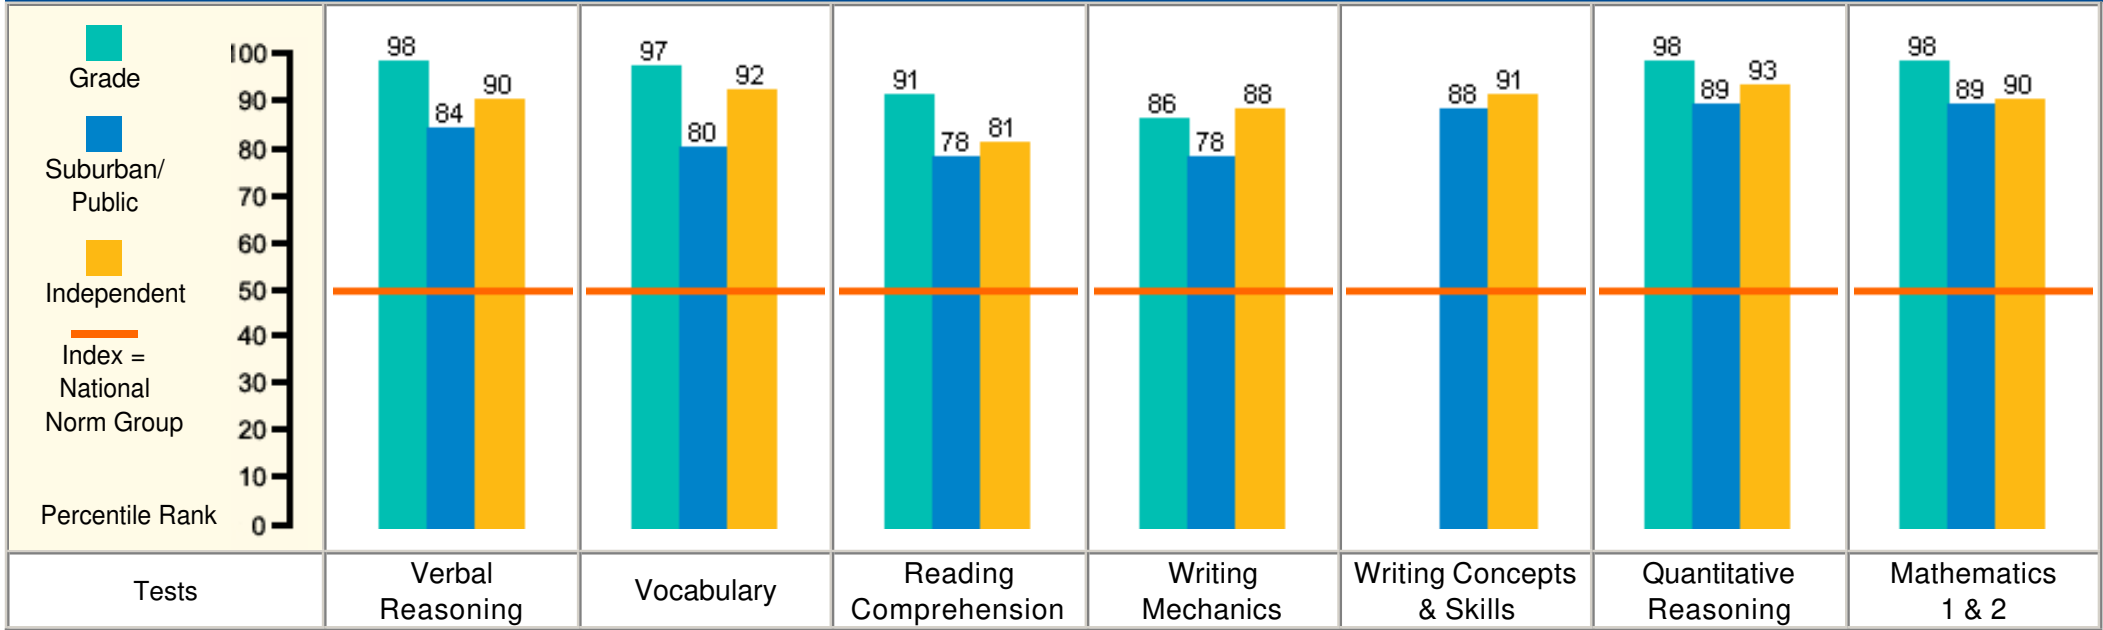

This report may include MC-Only and MC/CR tests.

School: Emerson School

Students: 42

Grade: 8

Level: 7

Admin: Fall 2012

National Percentile Rank*

* National Percentile Rank of the median scale score of students in the grade, Suburban/Public school norm group and Independent school norm group.