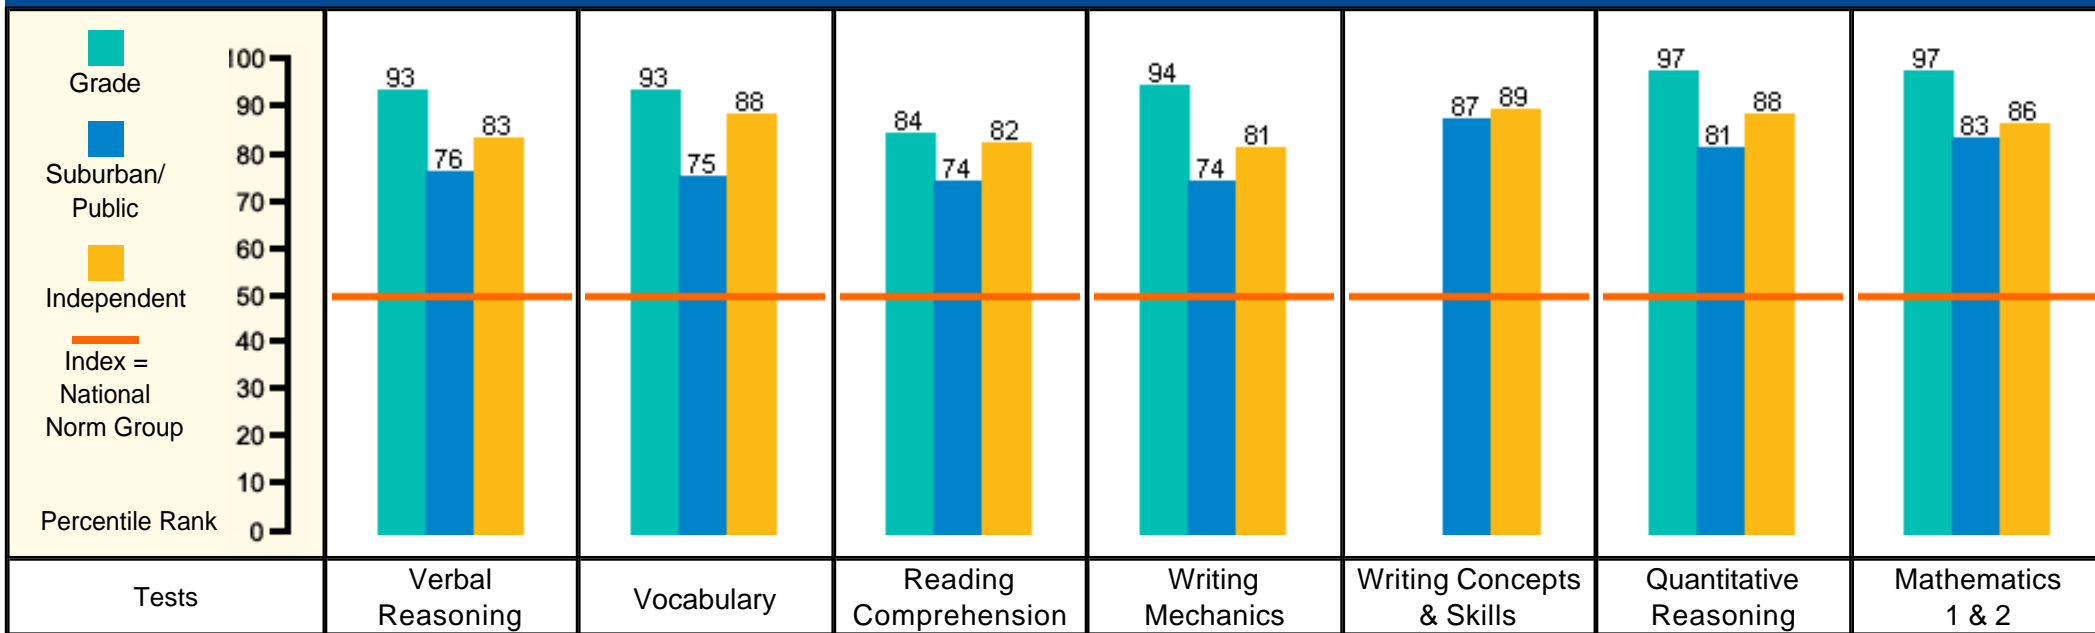

National Percentile Rank*

* National Percentile Rank of the median scale score of students in the grade, Suburban/Public school norm group, Association norm group, and Independent norm group.