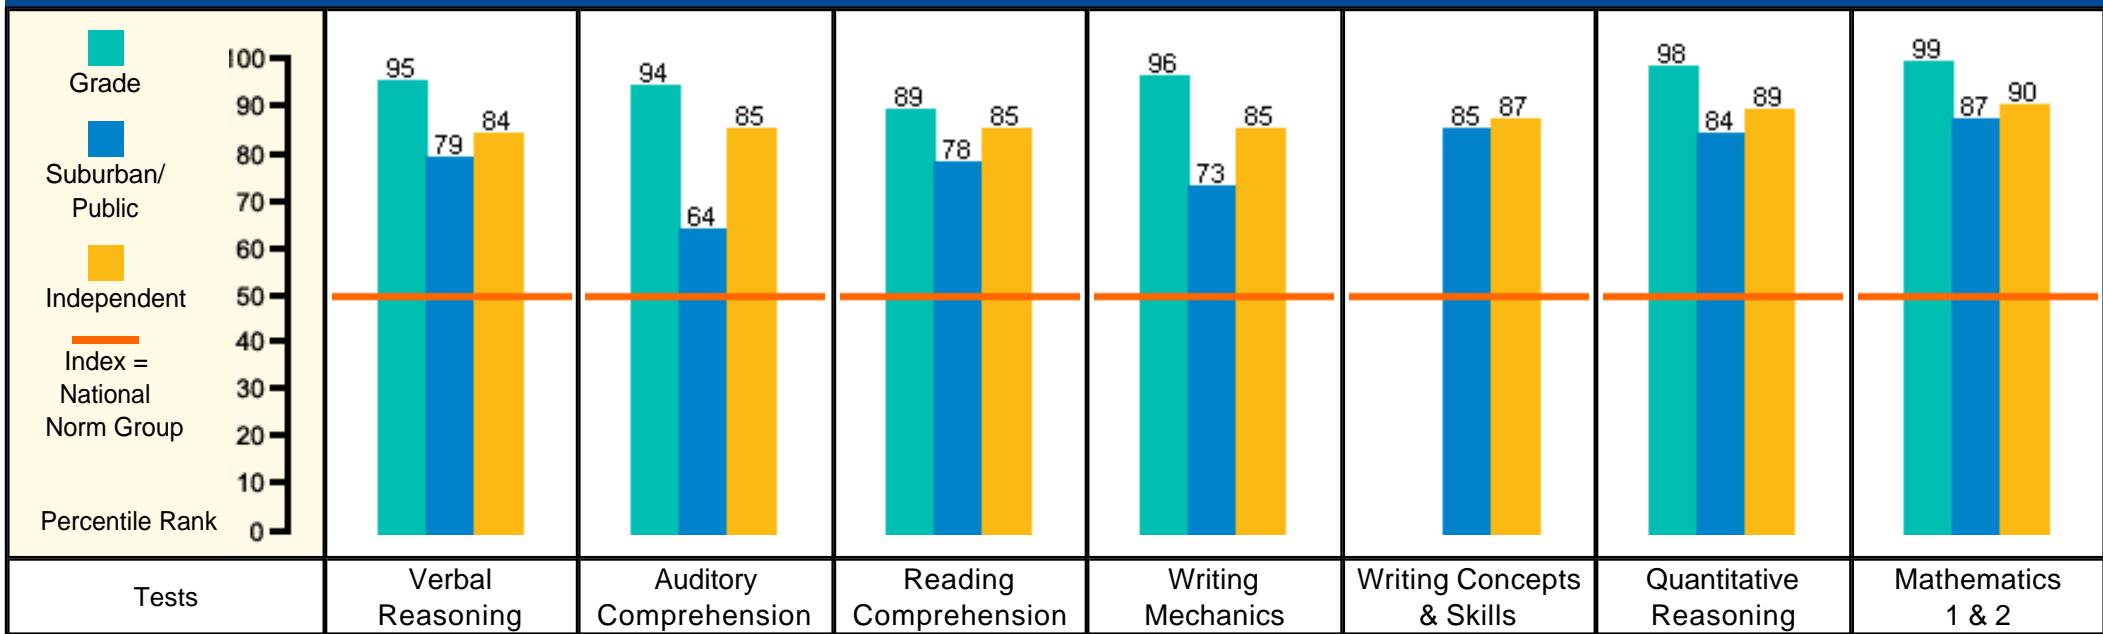

## National Percentile Rank\*

\* National Percentile Rank of the median scale score of students in the grade, Suburban/Public school norm group, Association norm group, and Independent norm group.

School: Emerson School