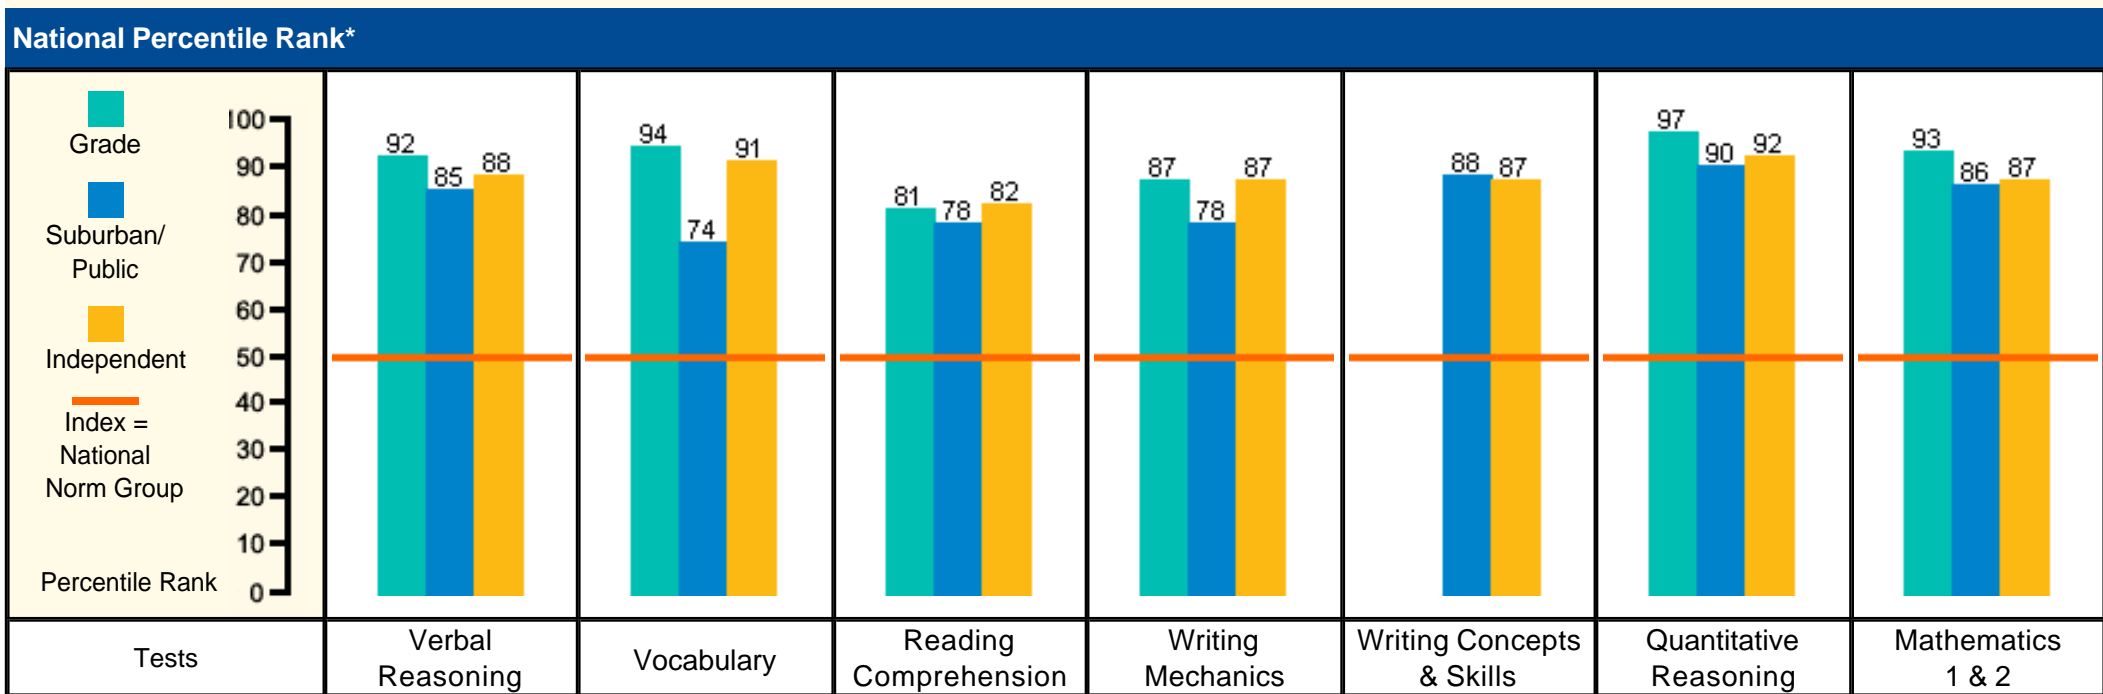

School: Emerson School

Students: 45

Grade: 6

Level: 5

Admin: Fall 2017