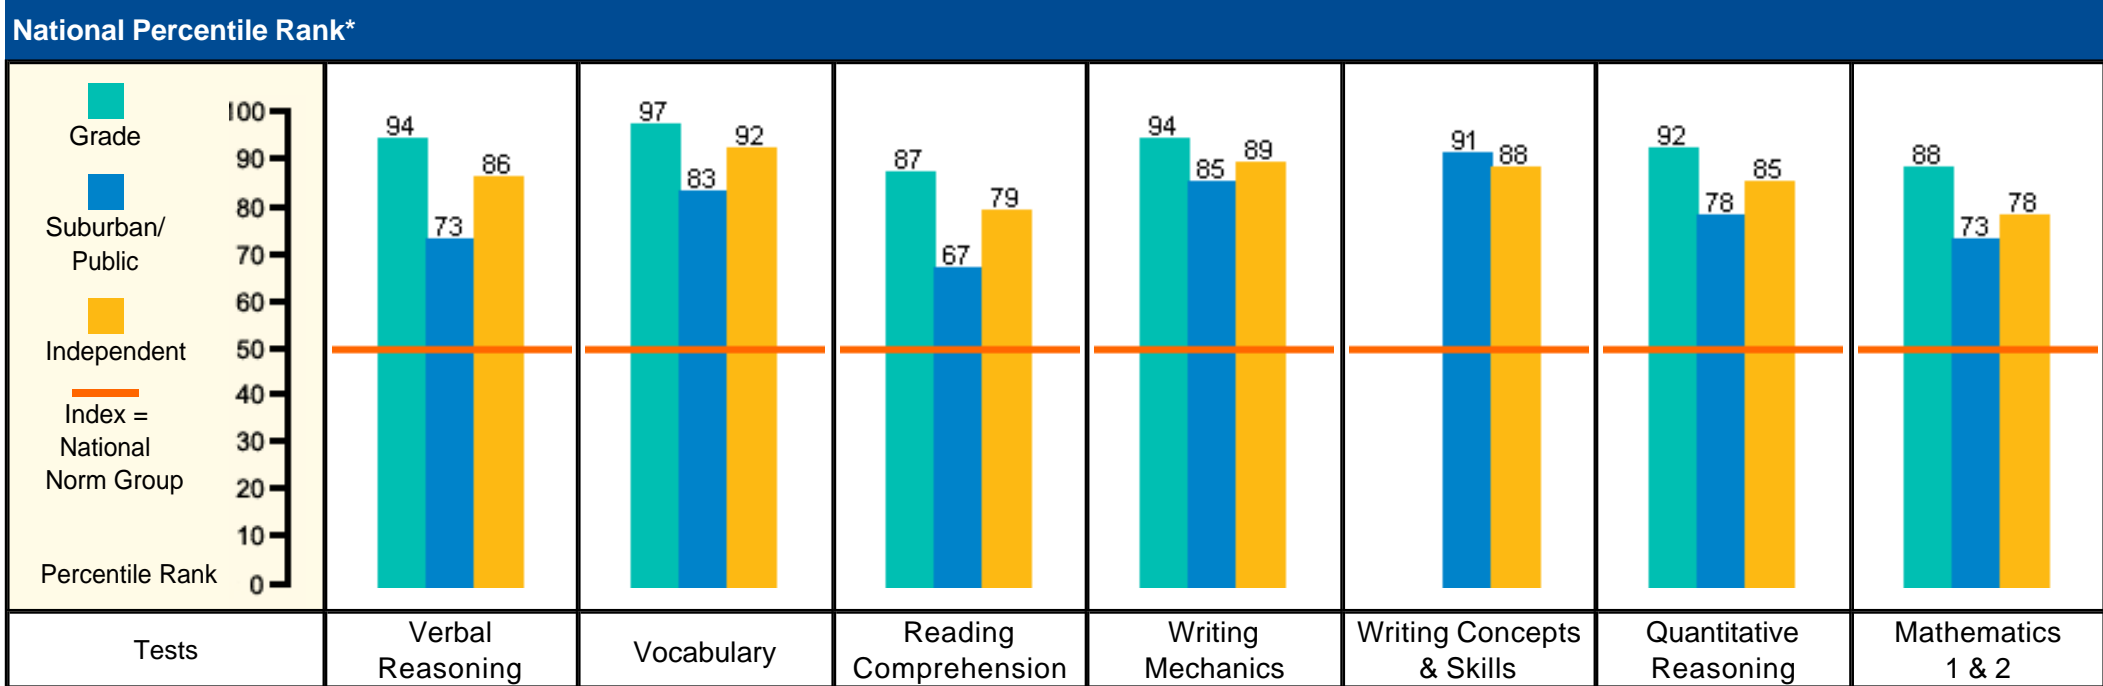

This report may include MC-Only and MC/CR tests.

School: Emerson School

Students: 43

Grade: 7

Level: 6

Admin: Fall 2017

\* National Percentile Rank of the median scale score of students in the grade, Suburban/Public school norm group, Association norm group, and Independent norm group.