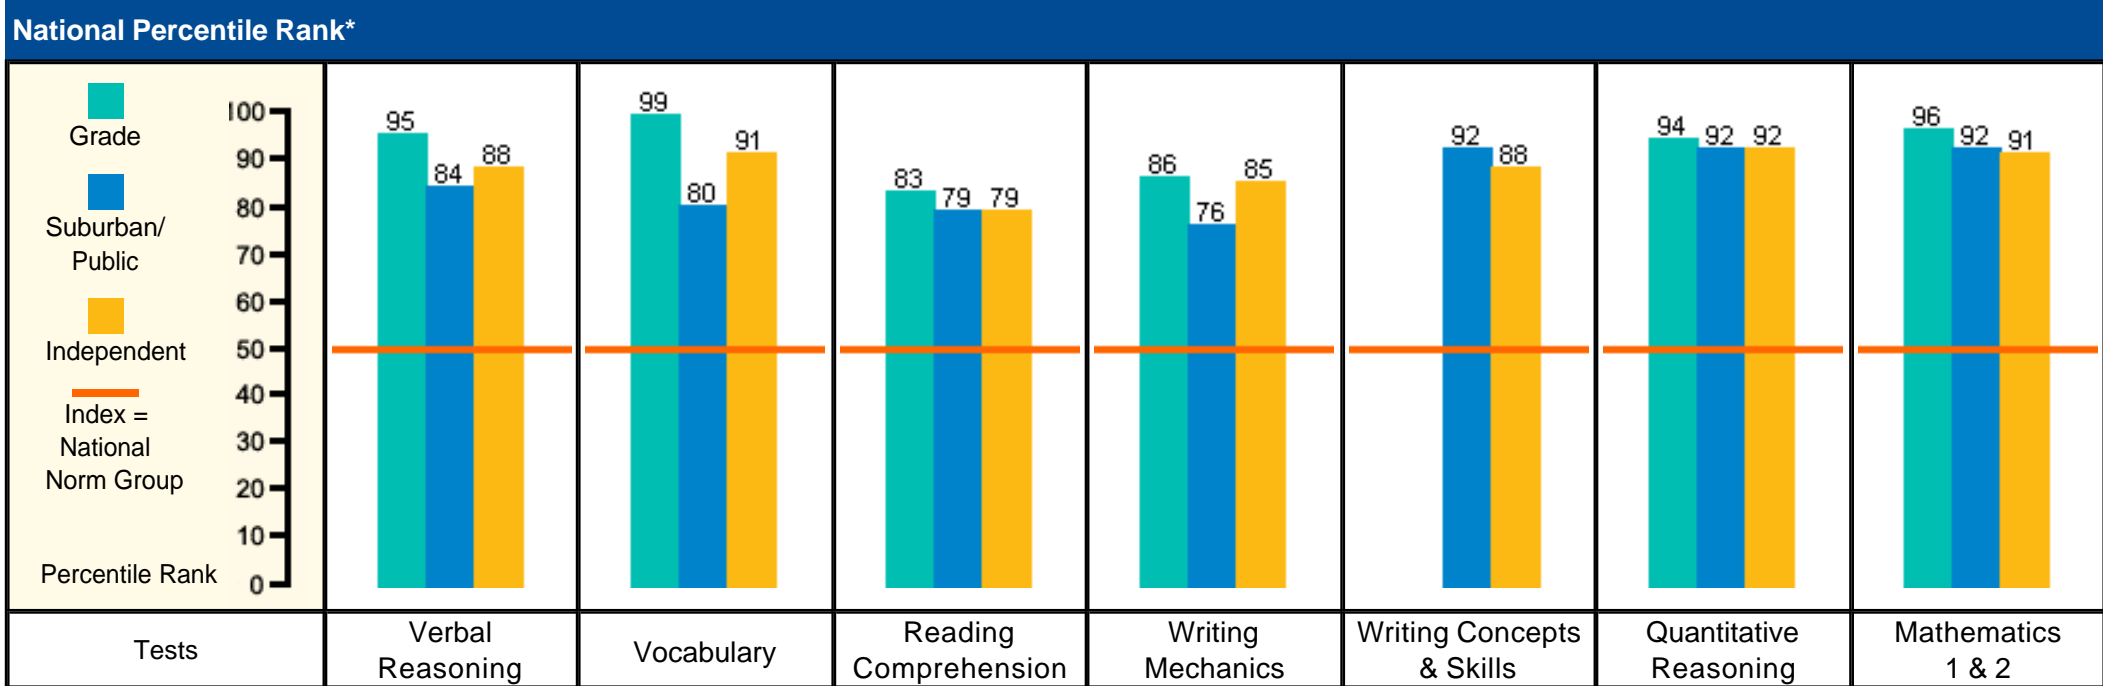

School: Emerson School

Students: 54

Grade: 8

Level: 7

Admin: Fall 2017