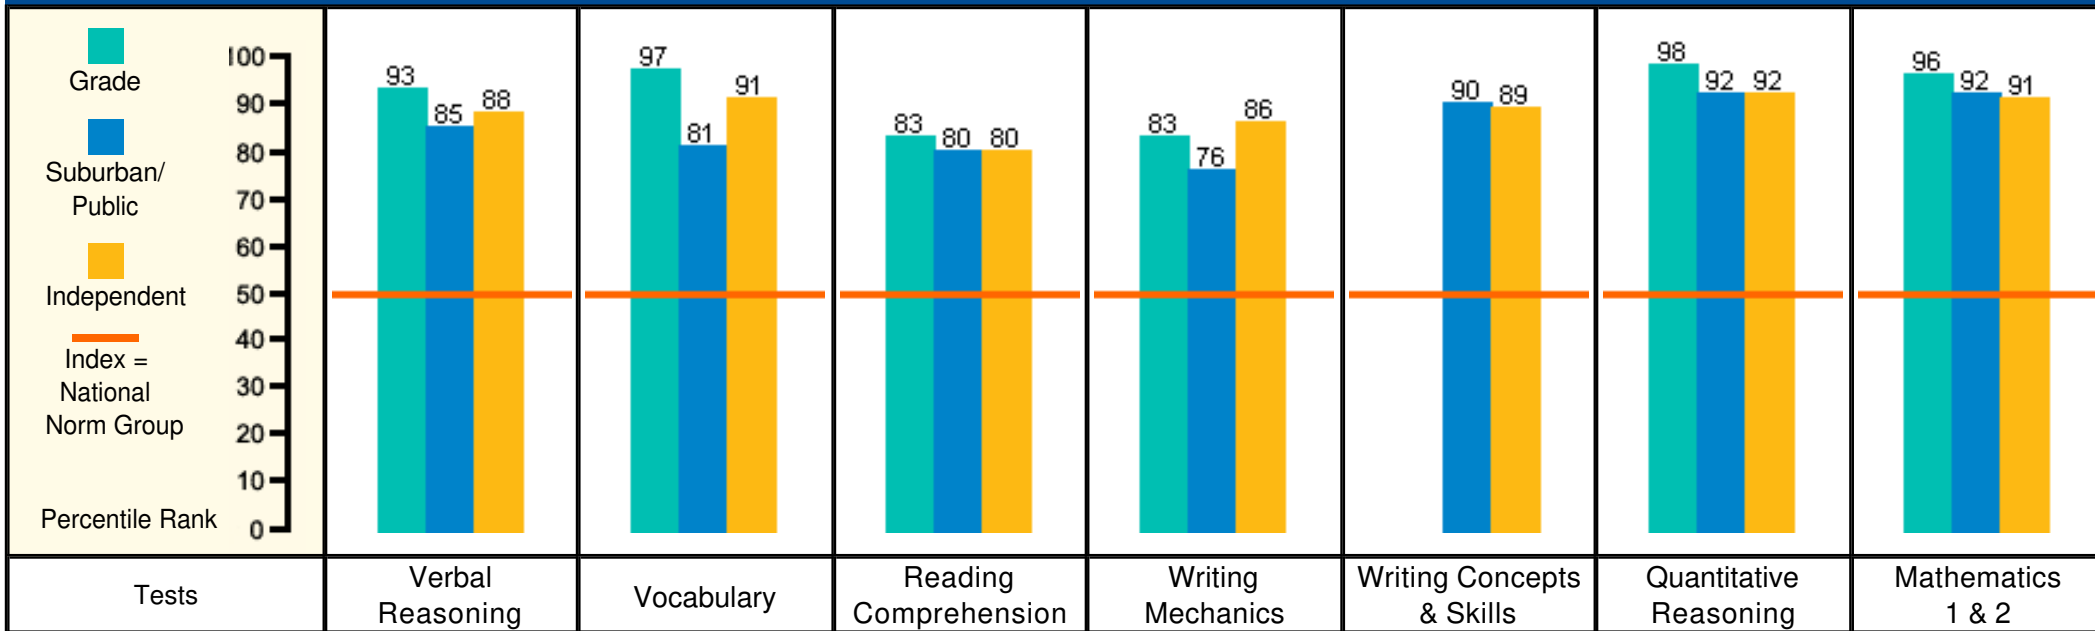

National Percentile Rank*

* National Percentile Rank of the median scale score of students in the grade, Suburban/Public school norm group and Independent school norm group.