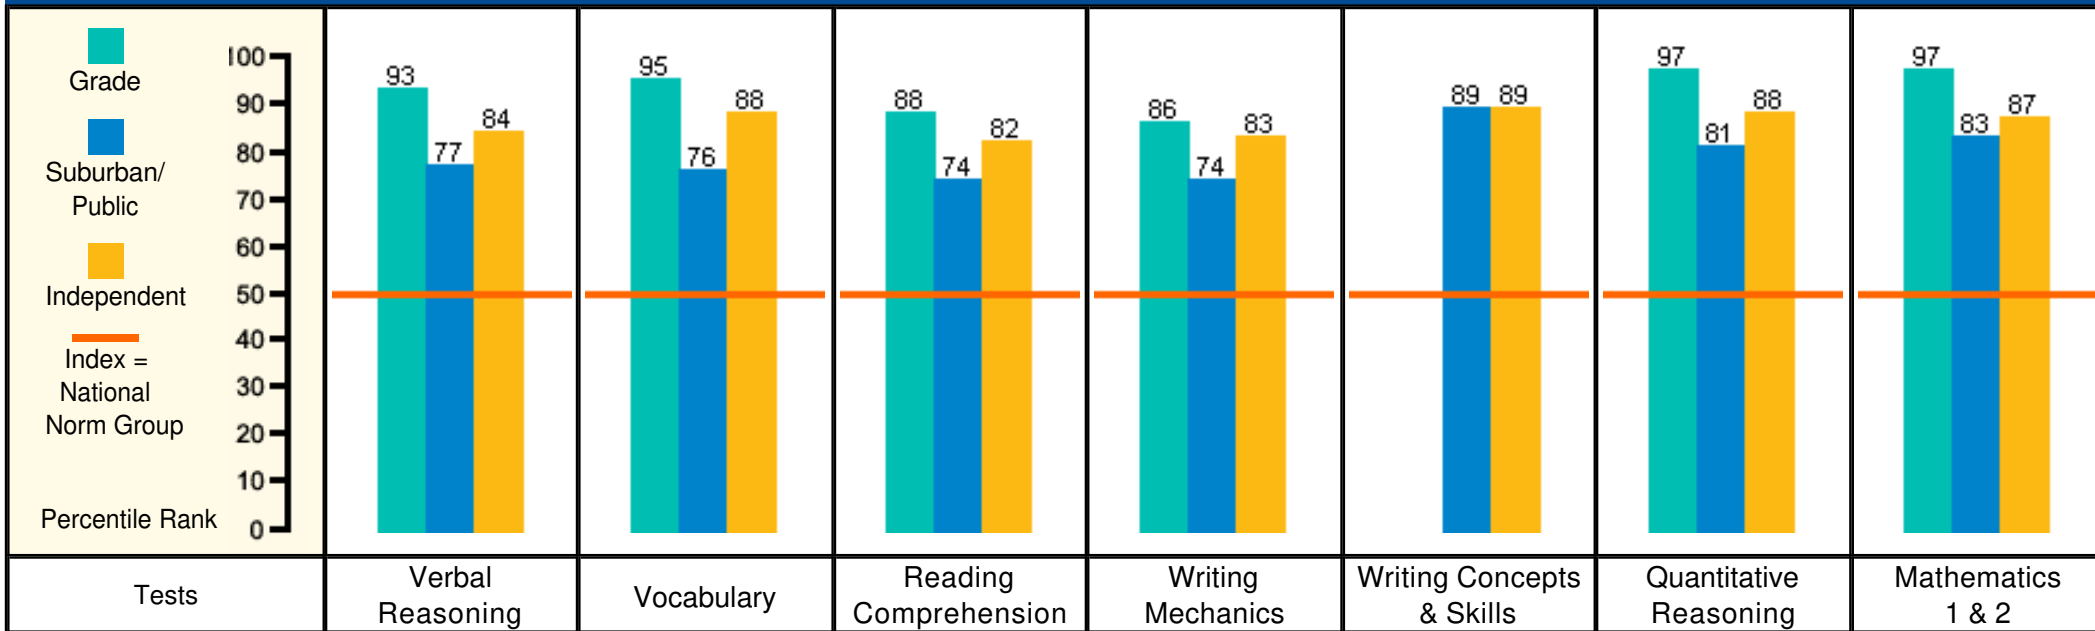

National Percentile Rank*

* National Percentile Rank of the median scale score of students in the grade, Suburban/Public school norm group and Independent school norm group.