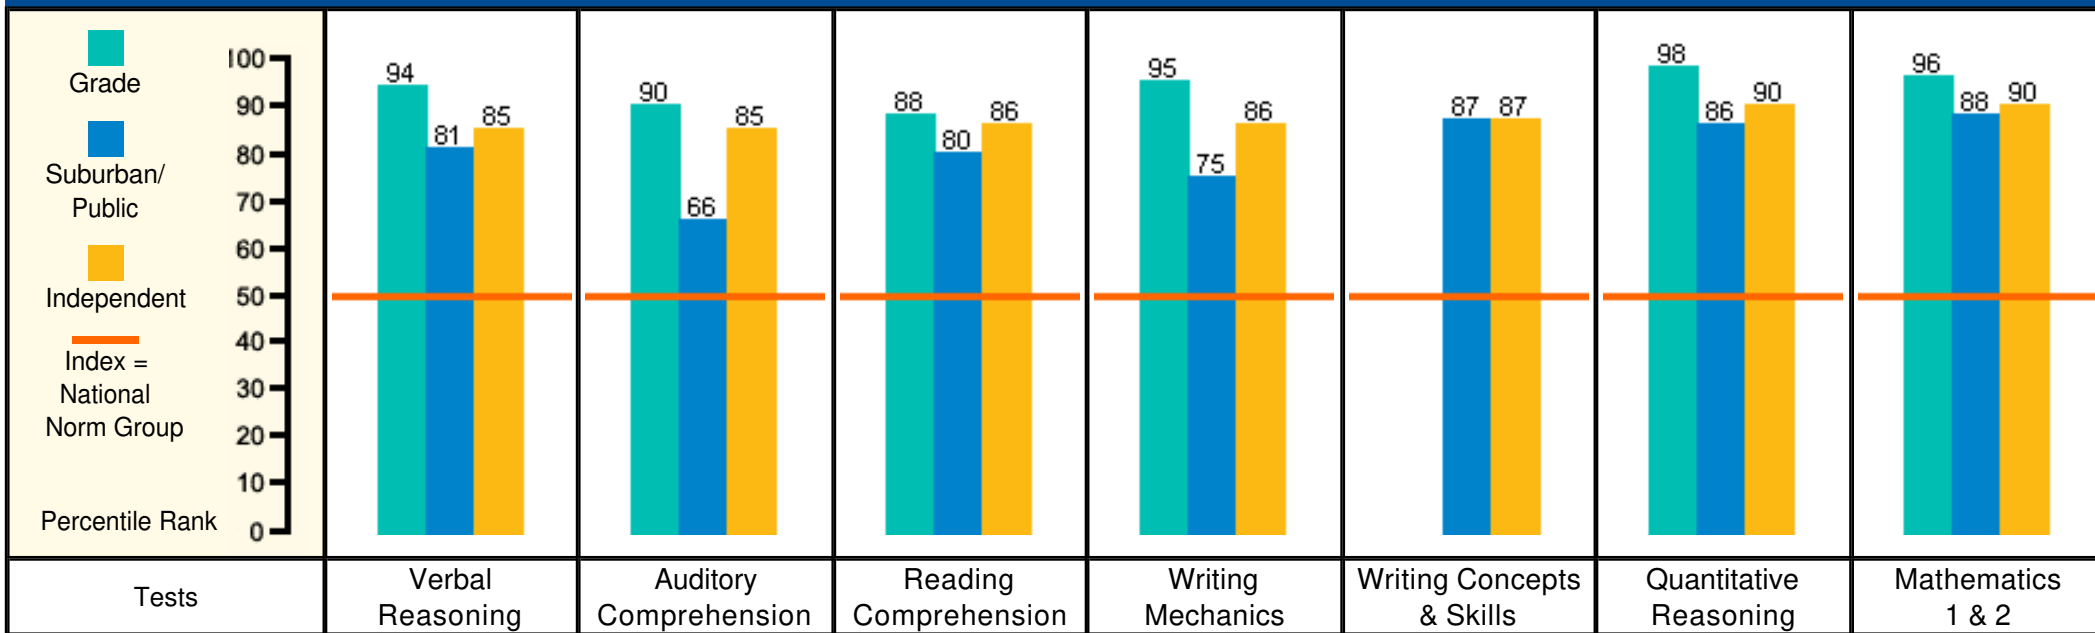

## National Percentile Rank\*

\* National Percentile Rank of the median scale score of students in the grade, Suburban/Public school norm group and Independent school norm group.

School: Emerson School

Students: 42