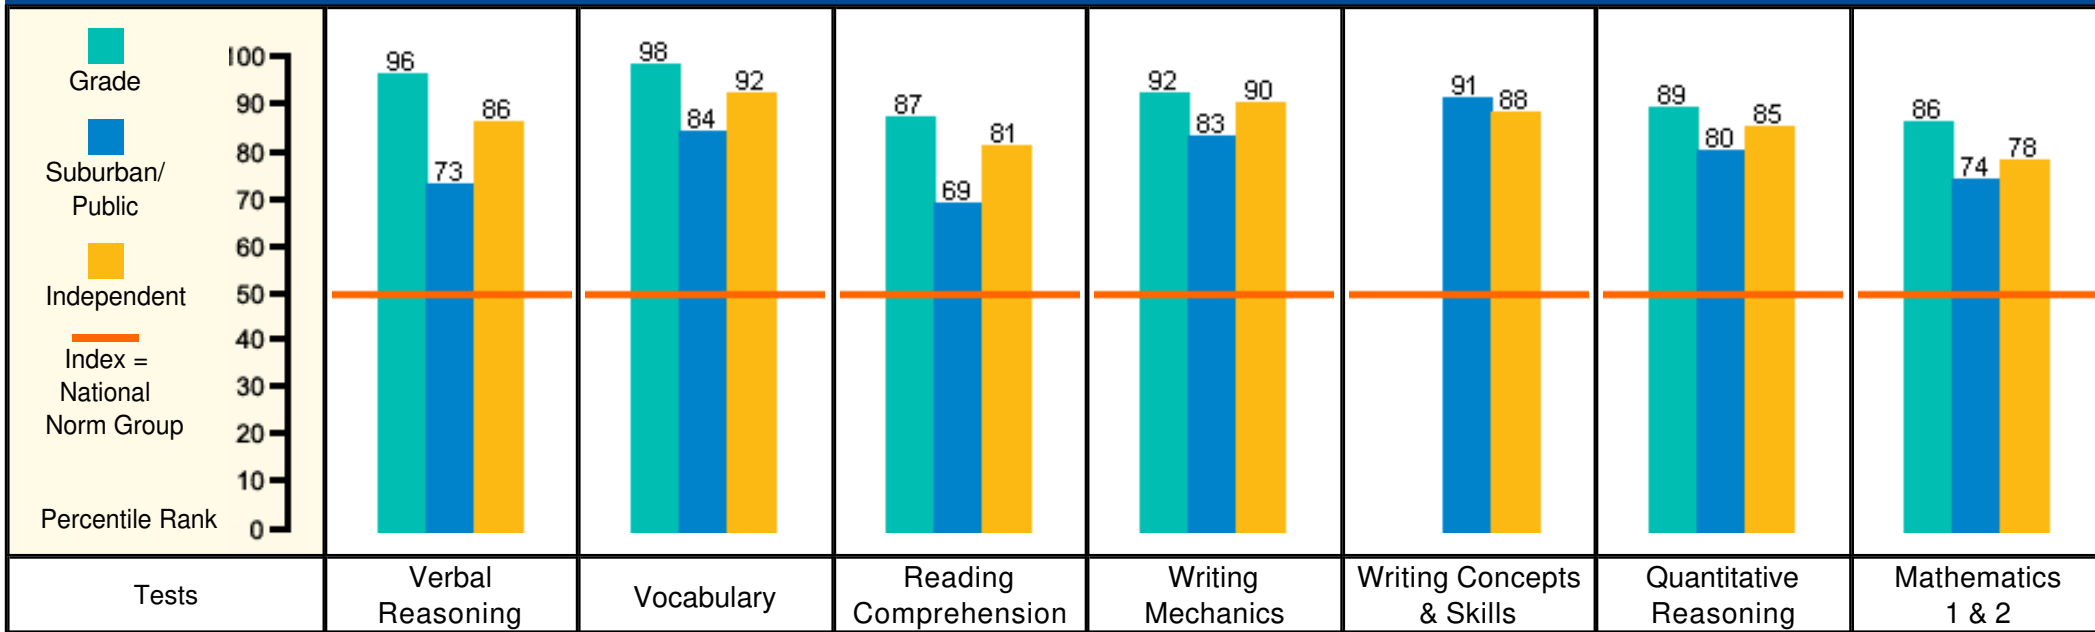

National Percentile Rank*

* National Percentile Rank of the median scale score of students in the grade, Suburban/Public school norm group and Independent school norm group.