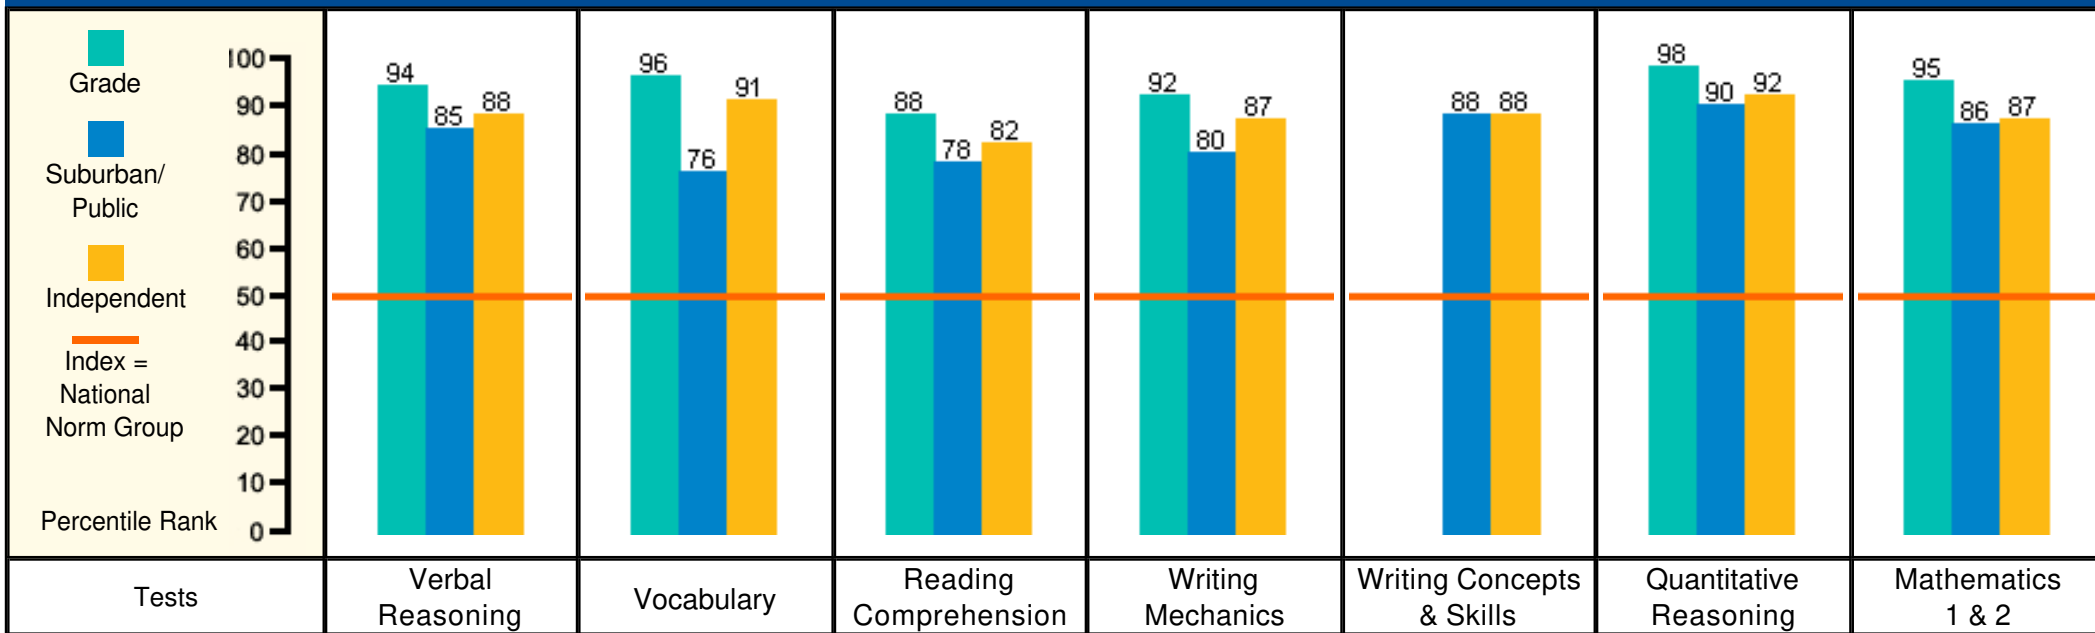

National Percentile Rank*

* National Percentile Rank of the median scale score of students in the grade, Suburban/Public school norm group and Independent school norm group.